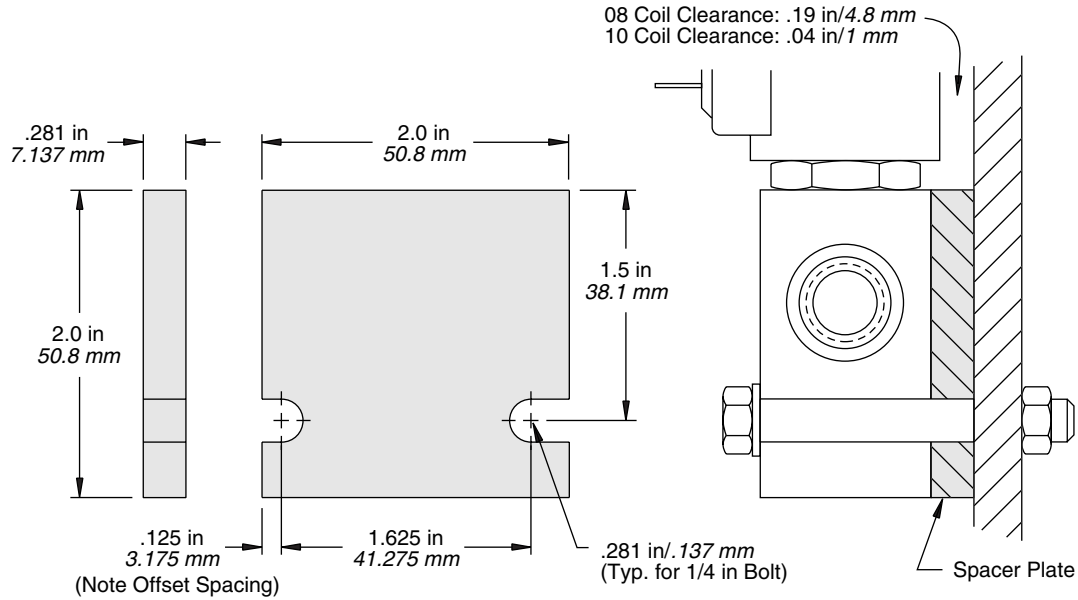

Spacer Plates for In-Line Housings

PART NO. 7040400

**08 and 10 Series 2-Way Spacer Plate
Unanodized Aluminum**

PART NO. 7040410

**08 and 10 Series 3 and 4-Way Spacer Plate
Unanodized Aluminum**